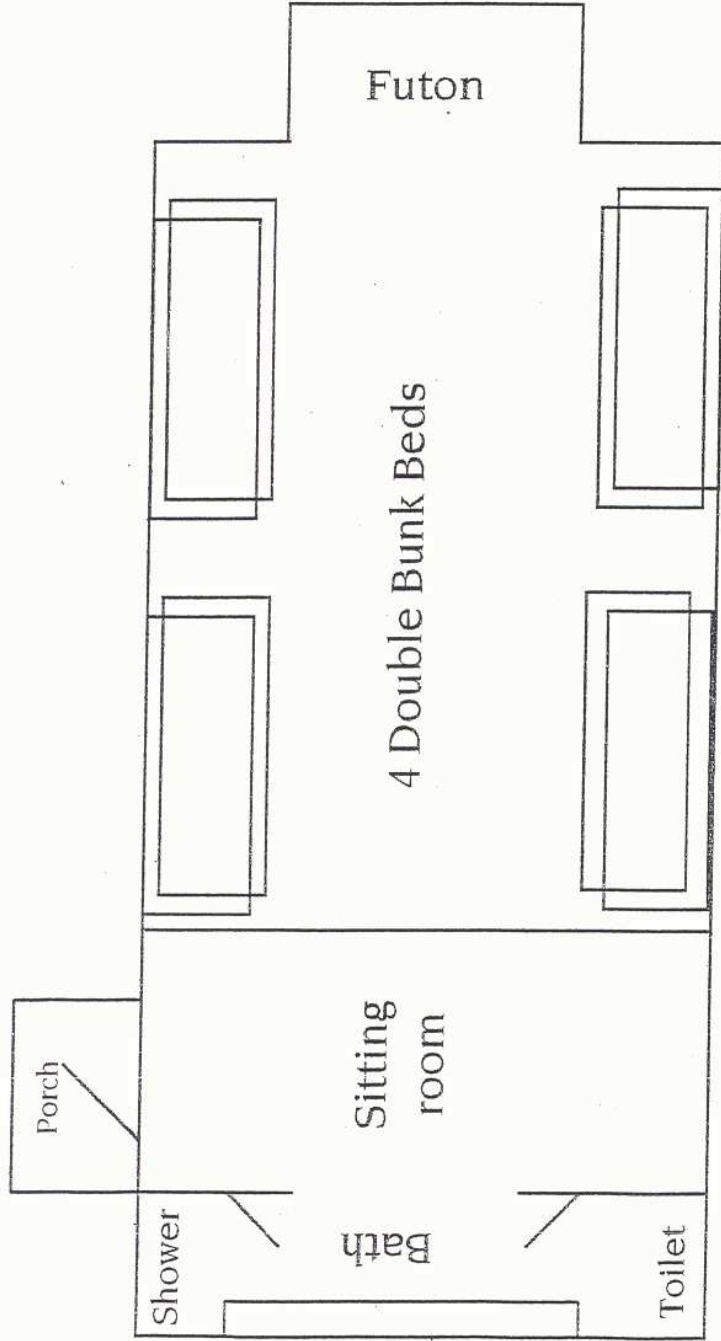

# Kirk Cabins

Two Kirk Cabins are located in our Village area, a close walk to Pine and Cedar Lodge. They sleep 9 in each cabin, are air-conditioned/heated, & have their own bath facilities. Pillows and blankets are furnished.

**~ 2 KIRK KABINS ~  
EACH SLEEP 9 FOR  
A TOTAL OCCUPANCY OF 18**

**CEDARKIRK CAMP & CONFERENCE CENTER  
1920 STREETMAN DRIVE  
LITHIA FL 33547-1822**